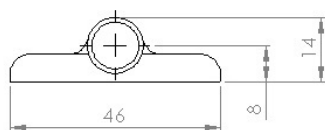

PRODUCT SHEET

Description:

Door Damper Box "Blues", Dark Grey, Screw-On, cc 32mm, F/ Wood Screws, Damper To Be Bought Separately 15.04.517

Item number:

15.04.516-9

Units	Box	Carton	HS Code	Barcode
Pcs.	200	1000	3926300090	
				5704866053662

SISO A/S

Mileparken 11
DK-2740 Skovlunde
Denmark
VAT: DK 24786013

Phone +45 45 830 900

www.siso.dk
siso@siso.dk

Danske Bank
Nytorv Branch
Copenhagen
SWIFT: DABADKKK

Account no.
4180 3112 112936
IBAN Account
DK7230003112112936