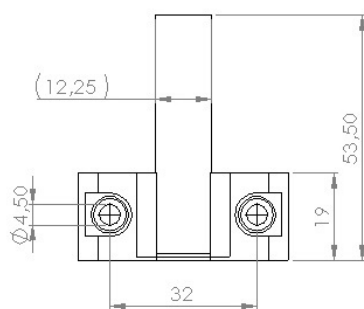

## Description:

Door Damper Box "Blues", Dark Grey, Screw-On, cc 32mm, F/ Wood Screws, Damper To Be Bought Separately 15.04.517

## Item number:

15.04.516-9

Units	Box	Carton	HS Code	Barcode
Pcs.	200	1000	3926300090	
				5704866053662